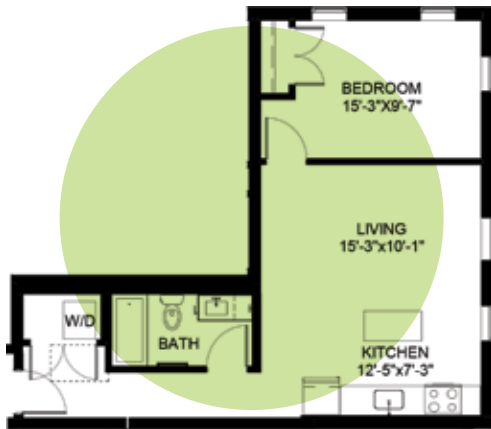

FLOOR PLAN —

AQUILA

1-Bed / 1-Bath / 627 Square Feet

FLOORS:

LUNAMINNEAPOLIS.COM • 612.594.3816

2520 South 8th Street • Minneapolis, MN 55454

Dimensions are approximate and are subject to change.

LUNA