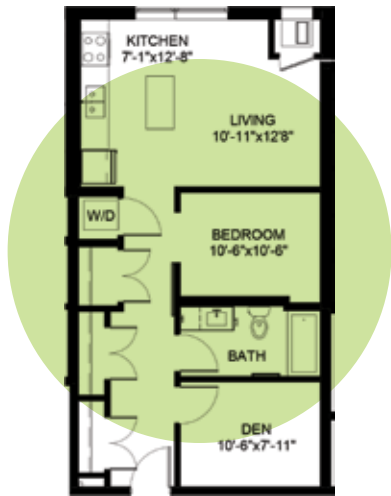

FLOOR PLAN —

GEMINI

1-Bed / 1-Bath / Den / 692 Square Feet

FLOORS:

LUNAMINNEAPOLIS.COM • 612.594.3816

2520 South 8th Street • Minneapolis, MN 55454

Dimensions are approximate and are subject to change.

LUNA