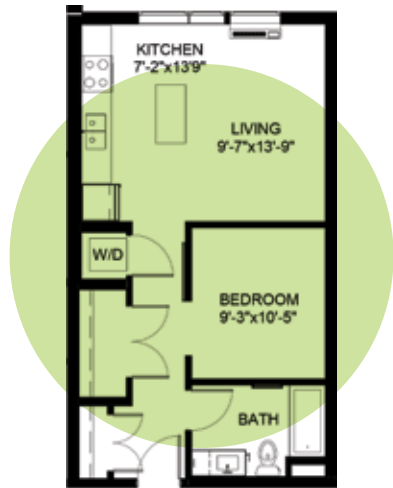

FLOOR PLAN —

LEO

1-Bed / 1-Bath / 575 Square Feet

FLOORS:

LUNAMINNEAPOLIS.COM • 612.594.3816

2520 South 8th Street • Minneapolis, MN 55454

Dimensions are approximate and are subject to change.

LUNA