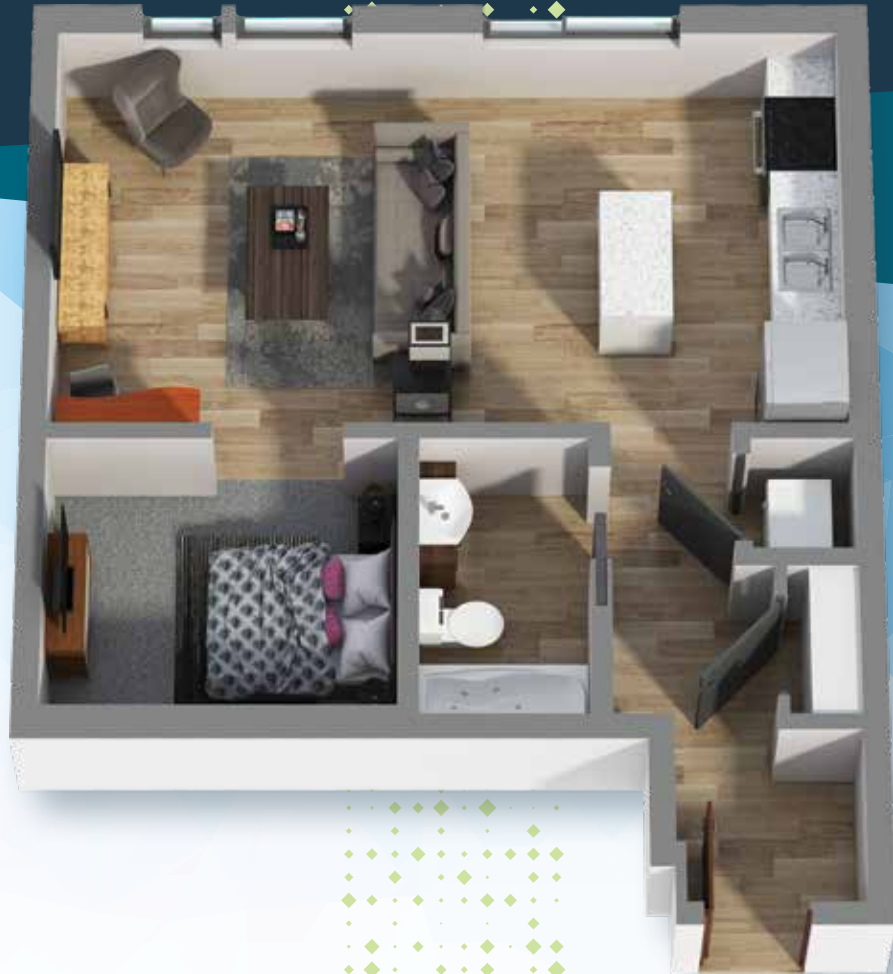

FLOOR PLAN —

LIBRA

1-Bed / 1-Bath / 579 Square Feet

FLOORS:

- 1
- 2
- 3
- 4
- 5
- 6

LUNAMINNEAPOLIS.COM • 612.594.3816

2520 South 8th Street • Minneapolis, MN 55454

Dimensions are approximate and are subject to change.

LUNA