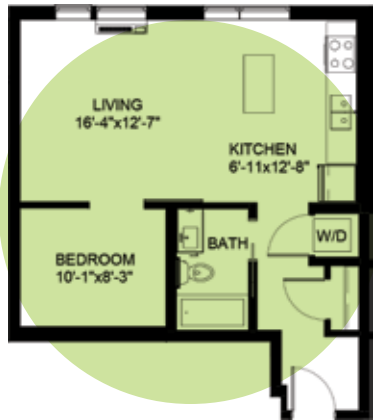

FLOOR PLAN —

LIBRA

1-Bed / 1-Bath / 579 Square Feet

FLOORS:

- 1
- 2
- 3
- 4
- 5
- 6

LUNAMINNEAPOLIS.COM • 612.594.3816

2520 South 8th Street • Minneapolis, MN 55454

Dimensions are approximate and are subject to change.

LUNA