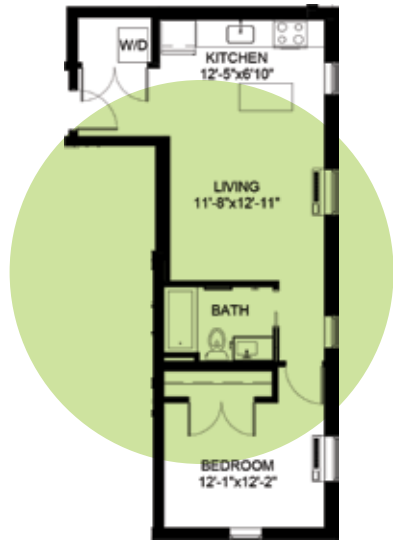

FLOOR PLAN —

SAGITTARIUS

1-Bed / 1-Bath / 580 Square Feet

FLOORS:

- 1
- 2
- 3
- 4
- 5
- 6

LUNAMINNEAPOLIS.COM • 612.594.3816

2520 South 8th Street • Minneapolis, MN 55454

Dimensions are approximate and are subject to change.

LUNA