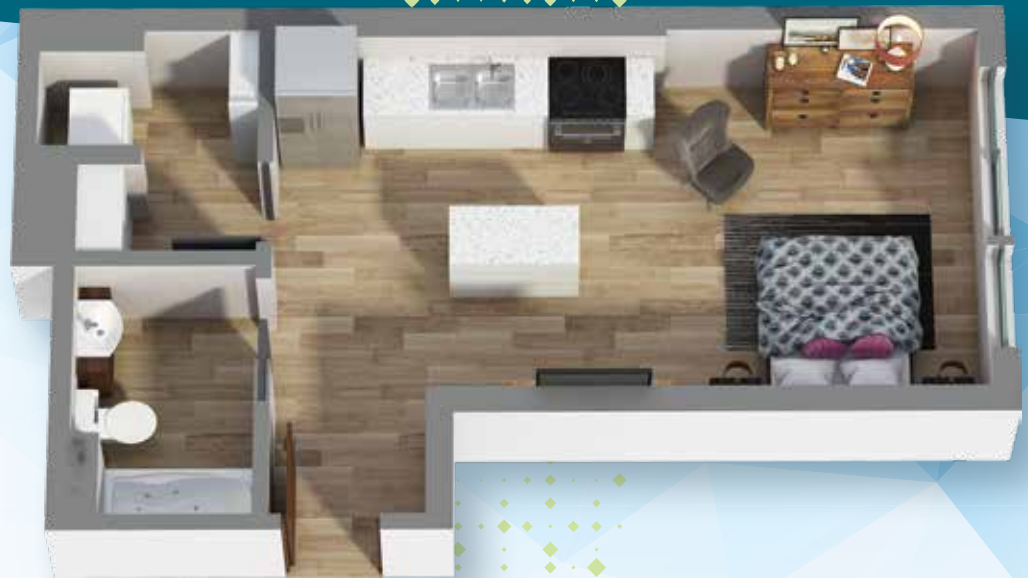

FLOOR PLAN —

VIRGO

Studio / 455 Square Feet

FLOORS:

LUNAMINNEAPOLIS.COM • 612.594.3816

2520 South 8th Street • Minneapolis, MN 55454

Dimensions are approximate and are subject to change.

LUNA