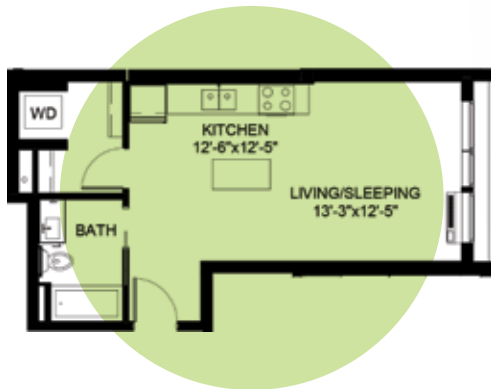

FLOOR PLAN —

VIRGO

Studio / 455 Square Feet

FLOORS:

LUNAMINNEAPOLIS.COM • 612.594.3816

2520 South 8th Street • Minneapolis, MN 55454

Dimensions are approximate and are subject to change.

LUNA