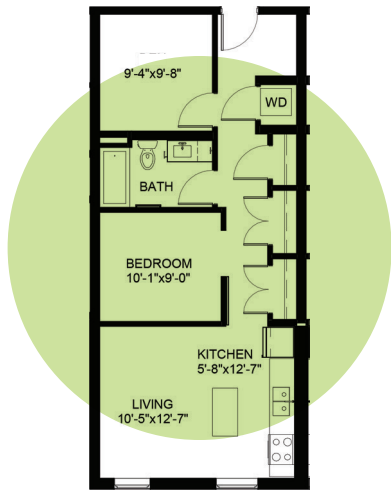

FLOOR PLAN —

PHOENIX

2-Bed / 1-Bath / 676 Square Feet

FLOORS:

LUNAMINNEAPOLIS.COM • 612.594.3816

2520 South 8th Street • Minneapolis, MN 55454

Dimensions are approximate and are subject to change.

LUNA