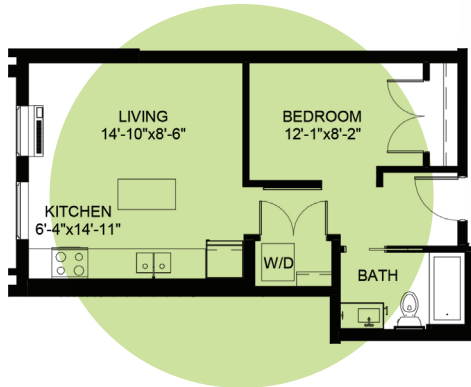

FLOOR PLAN —

AQUARIUS

1-Bed / 1-Bath / 520 Square Feet

FLOORS:

- 1
- 2
- 3
- 4
- 5
- 6

LUNAMINNEAPOLIS.COM • 612.594.3816

2520 South 8th Street • Minneapolis, MN 55454

Dimensions are approximate and are subject to change.

LUNA